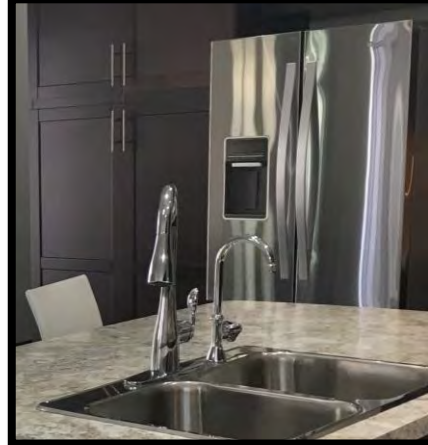

Chrome – Goose Neck
w/separate soft water tap