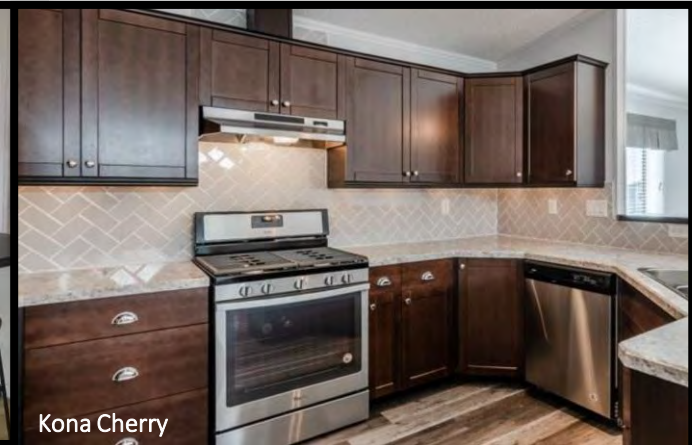

*D
E
C
O
R
S*

2023

SHELTER
HOME SYSTEMS

Standard Cabinet Colours

White

Kona Cherry

Black Matte

White

**White & Stainless Steel
Microwave Rangehoods**

**Std. White
Dishwasher**

**Stainless Steel
Dishwasher**

Appliances - Washer & Dryers

White Side by Side Washer & Dryer – Front Load

Stacking Washer &
Dryer Unit
Model: YWET4024HW