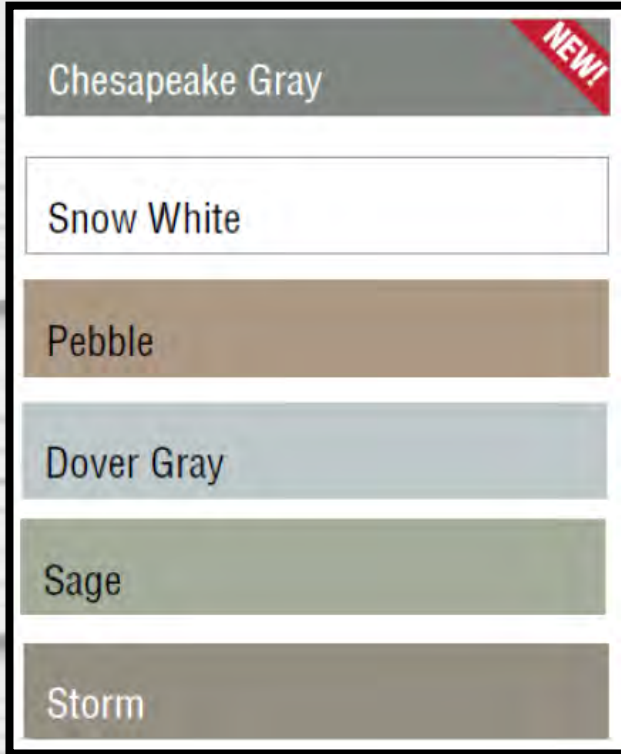

Standard Siding

Upgrade Siding

Shakes