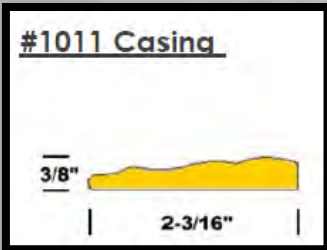

Moulding Options

Standard