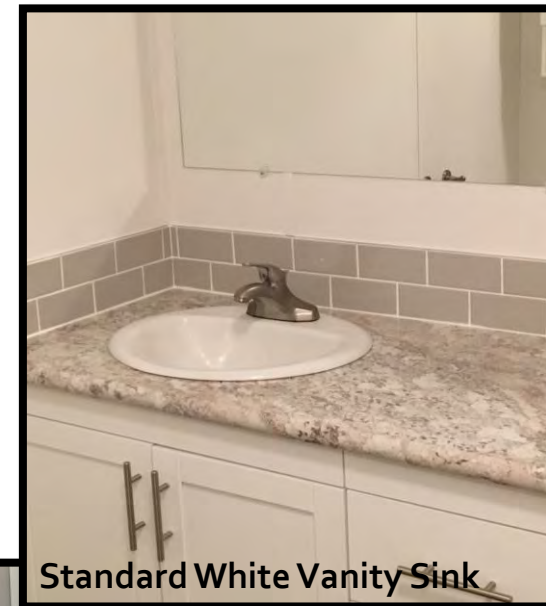

Vanity Sink Options